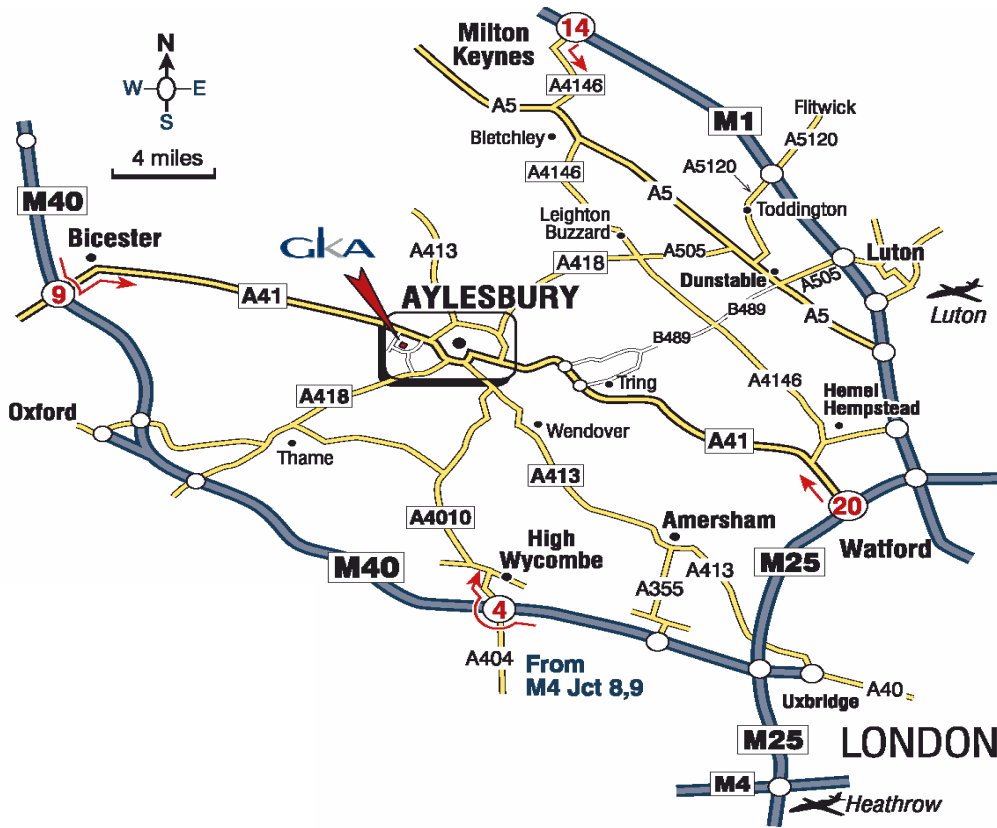

1 Bell Business Park, Smeaton Close, Aylesbury, Bucks HP19 8JR

Telephone: 01296 678 300 Fax: 01296 678 301