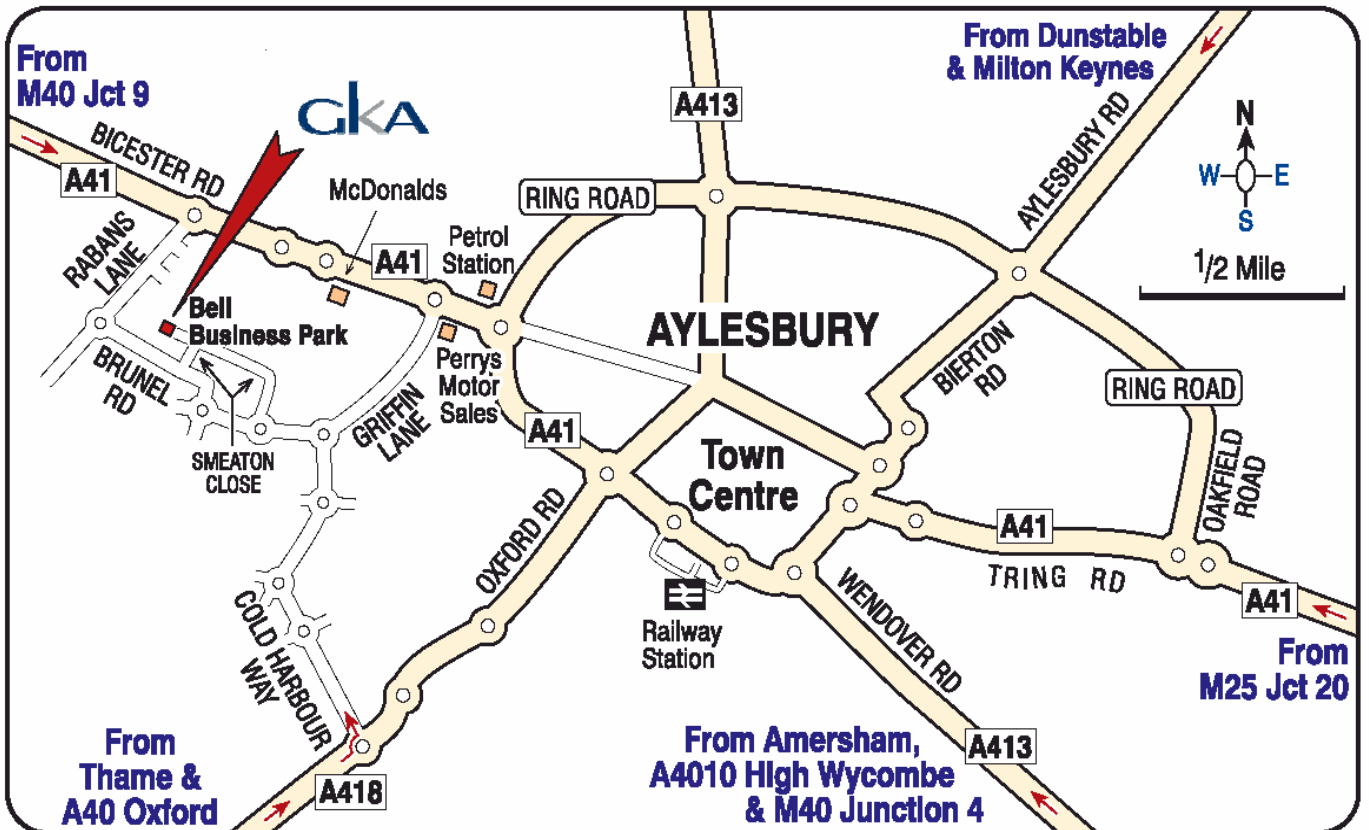

1 Bell Business Park, Smeaton Close, Aylesbury, Bucks HP19 8JR

Telephone: 01296 678 300 Fax: 01296 678 301